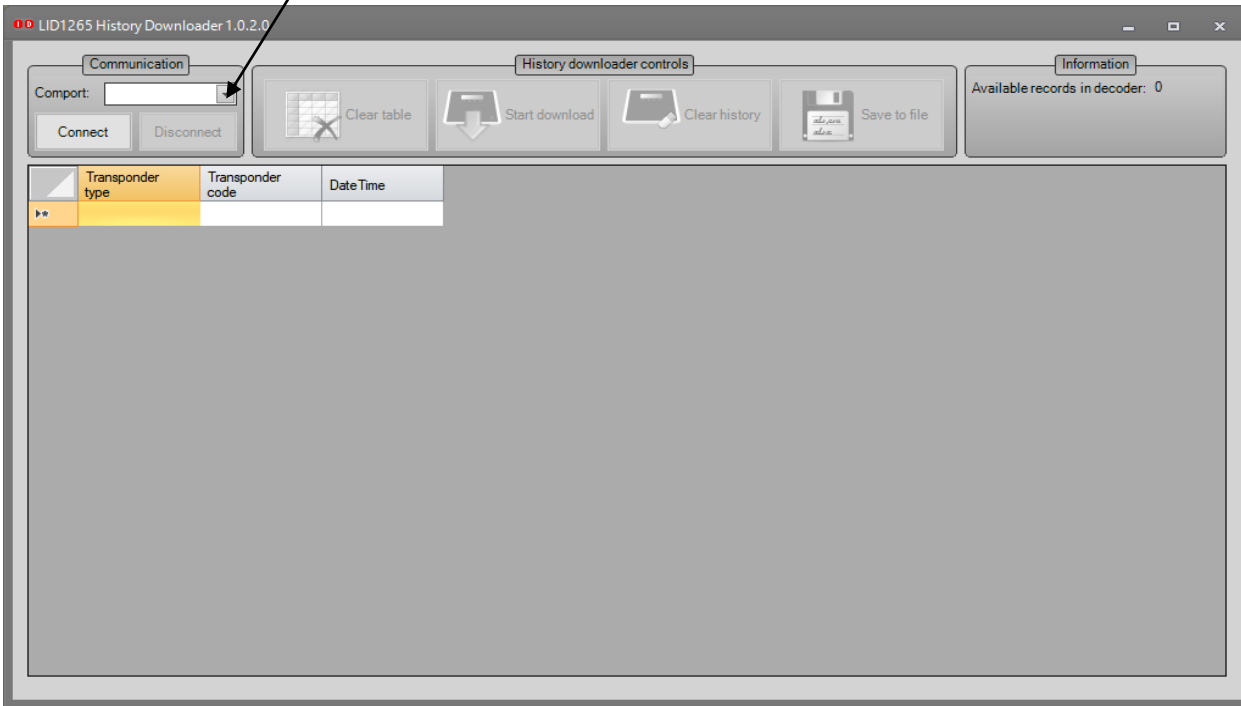

# LID1265 History Downloader/Clearer Documentation

1. Select the comport

2. Select Connect