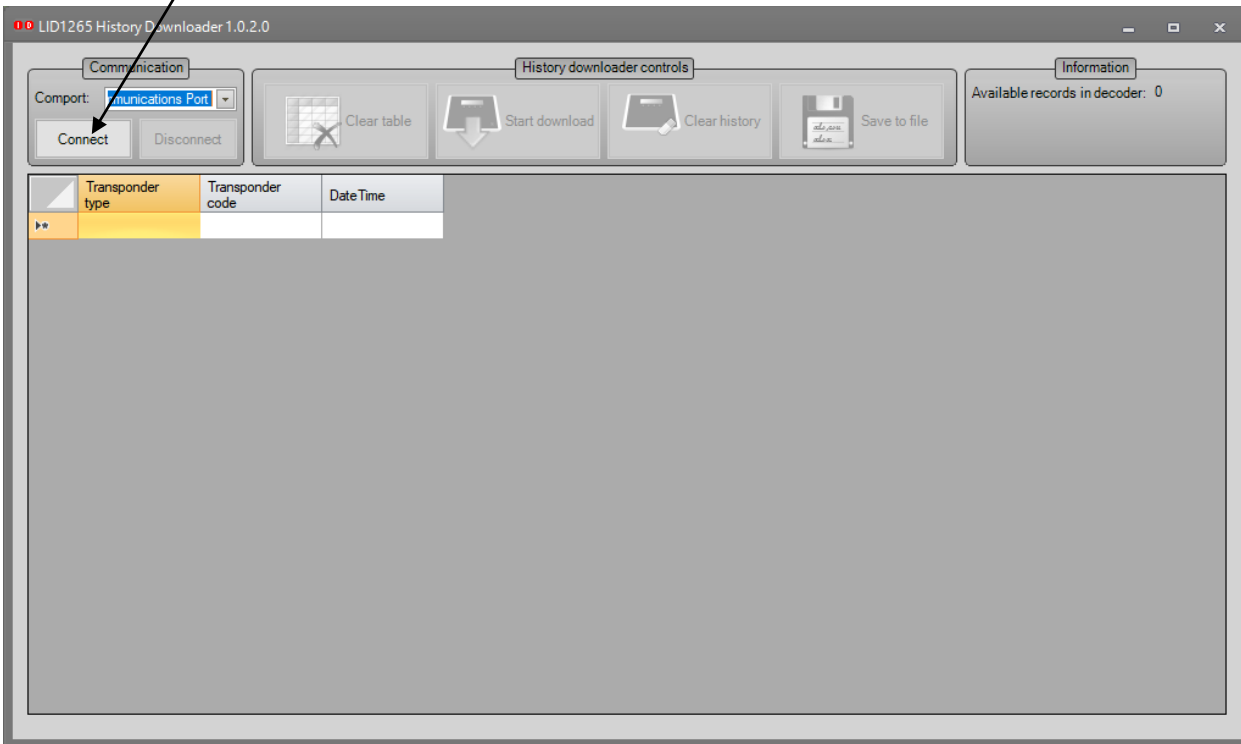

# LID1265 History Downloader/Clearer Documentation

1. Select the comport

2. Select Connect